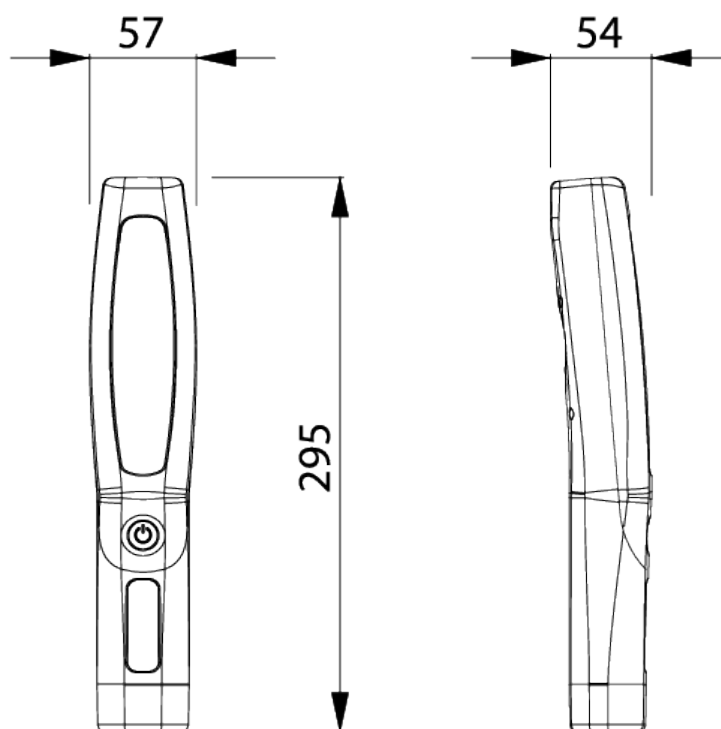

### ART. 330 24V

type  
**Lamp without cable**

Power supply  
**12 - 24Vdc - ac**

Light source  
**LED**

120

**IP64**

**IK09**

EN 60598-1  
EN 60598-2-8  
EN 60335-1

## TECHNICAL DATA

Article	Description	Light source	Power	Power supply voltage	Energy saving
330 24V	Lamp without cable	LED	4,5 W	12 - 24Vdc - ac	YES

OVERALL DIMENSIONS

Technical features

- COB LED light source.
- Soft touch protected switch.
- Swivel hook
- Handle covered with thermoplastic rubber.
- Available in two versions: 100-240V or 12-24V, with or without cable.