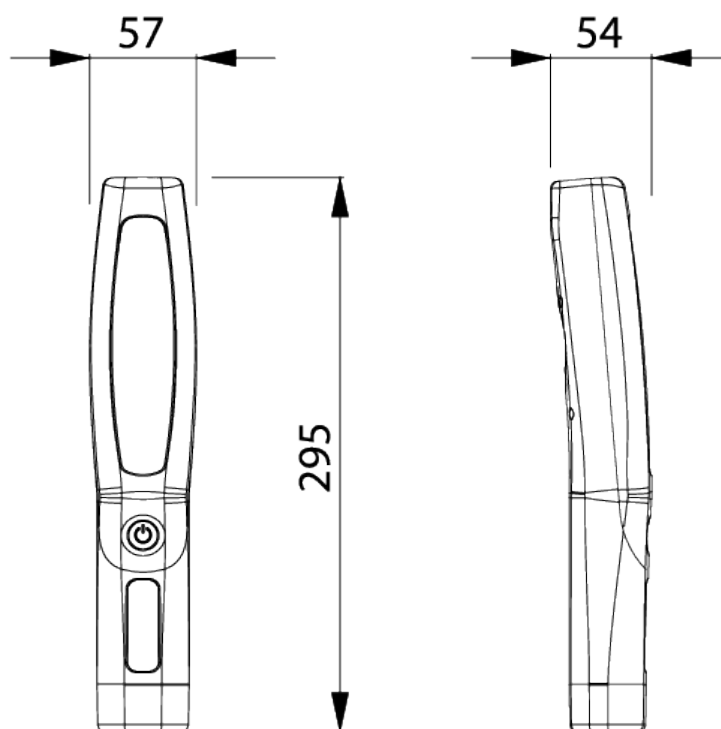

2014/35/UE
2014/30/UE
2011/65/UE

TECHNICAL DATA

Article	Description	Light source	Power	Power supply voltage	Energy saving
330 230V	Lamp without cable	LED	4,5 W	100 - 240V	YES

OVERALL DIMENSIONS

Technical features