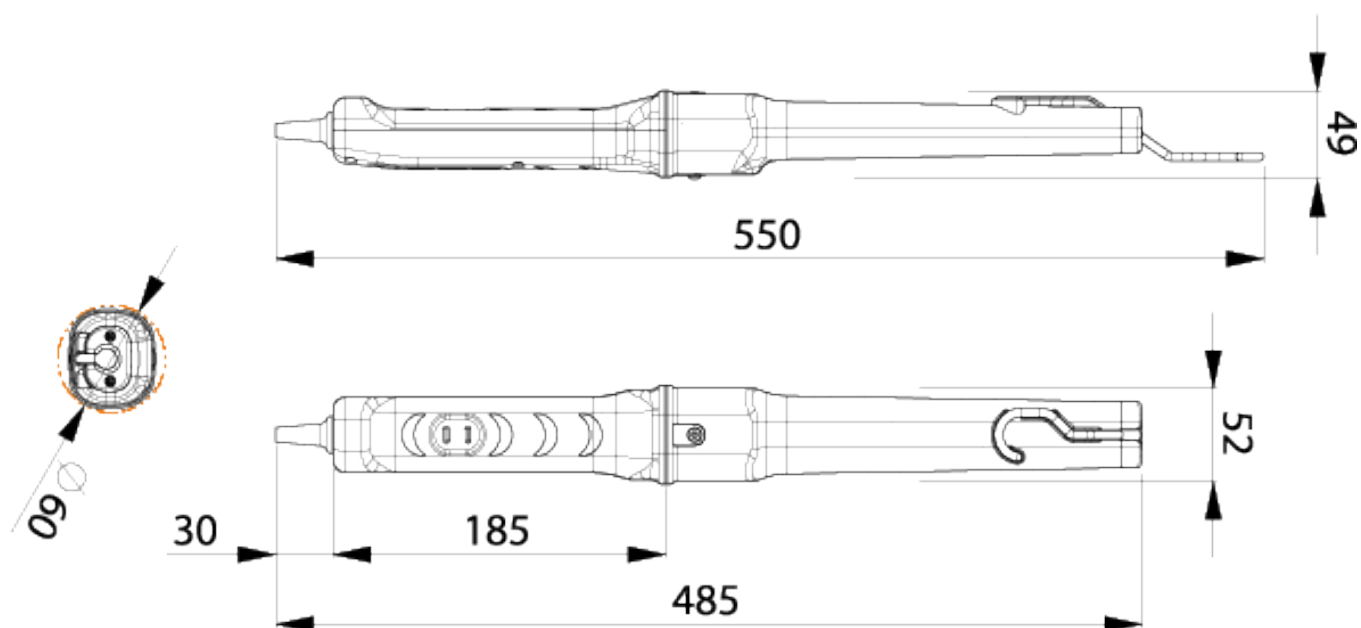

2014/35/UE
2014/30/UE
2011/65/UE

TECHNICAL DATA

| Article | Description | Light source | Power | Power supply voltage | Energy saving |
|----------|--------------------|--------------|-------|----------------------|---------------|
| 329 230V | Lamp without cable | LED | 2,5 W | 110 - 240V | YES |

OVERALL DIMENSIONS

Technical features

Electronic circuit in the handle. Protected soft touch switch.
Rotary coupling.
Soft touch handle.
Available in two versions 240V or 24V, with or without cable.

OPTIONAL ACCESSORIES AND SPARE PARTS