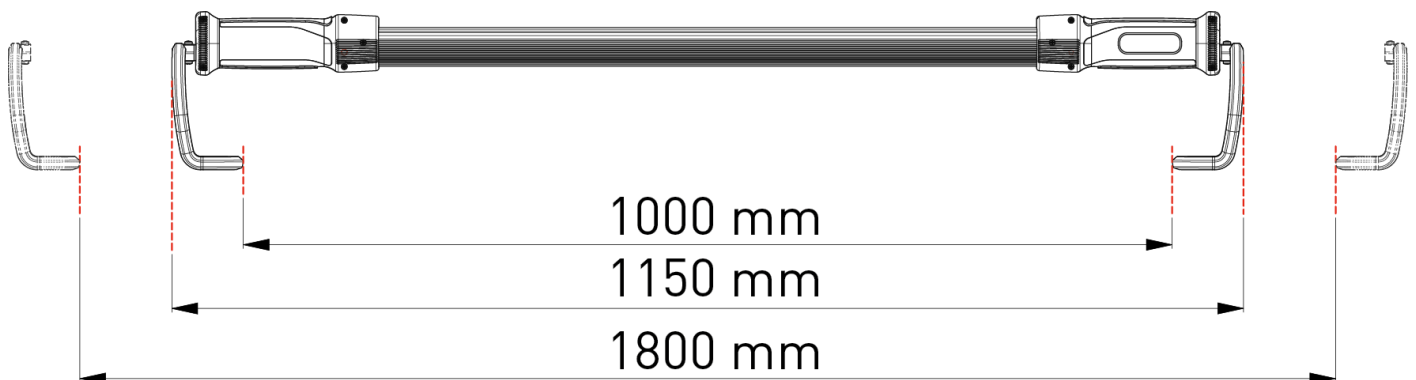

2014/35/UE
2014/30/UE
2011/65/UE

LUMEN
500

LUX
1200 @ 50
cm

12W

TECHNICAL DATA

Article	Description	Light source	Power	Cable length (m)	Cable and plug type	Power supply voltage	Energy saving
31900 230V	Under-hood lamp with cable	LED	12 W	2.5	2,5 m H05 RN-F + Schuko	90 - 240V @ 50/60Hz	YES

OVERALL DIMENSIONS

Technical features

UNDER-BONNET LAMP

39900 is the new Zeca lamp that allows you to work on any type of vehicle, in complete autonomy, illuminating the entire engine compartment or the cabin to perform maintenance operations easily

OPTIONAL
ACCESSORIES AND
SPARE PARTS

ART. 39900/K

Extension for large vehicles from
1550 mm to 2200 mm.

Thanks to the 39900 / K Extender specially
designed for your 39900 or 39100 lamp, you
can also illuminate large vehicles, such as
trucks, vans or campers, relying on a length
of up to 2200 cm.