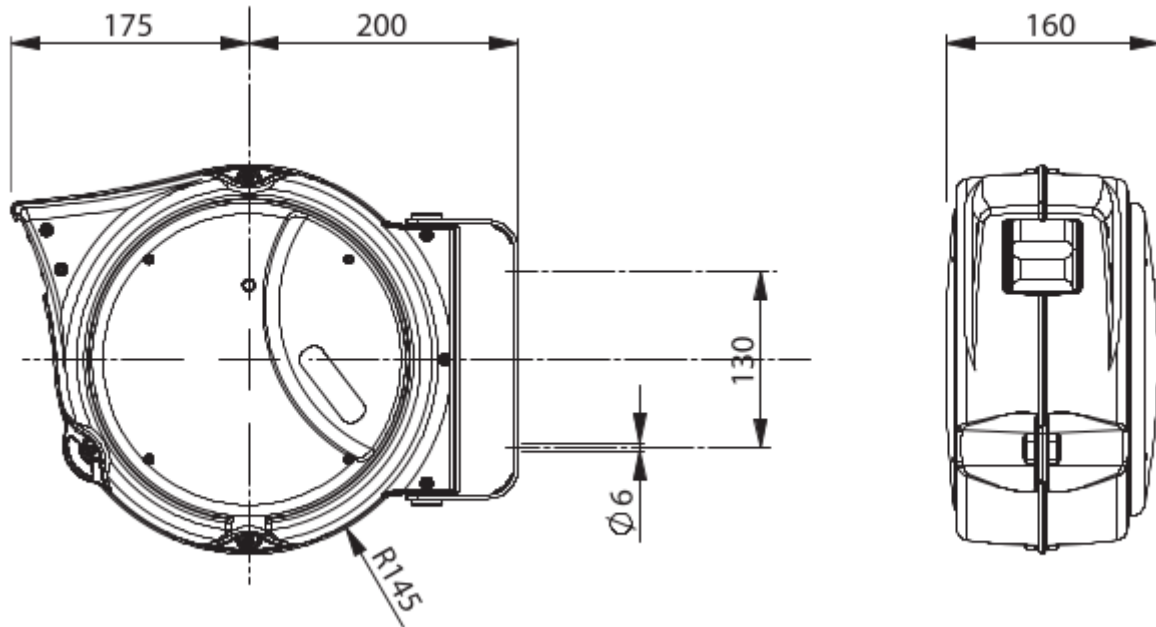

ZECA

Z

TECHNICAL EXCELLENCE. SINCE 1929.

EXTENSIONS

SERIES AM

ART. AM40/315

type
Extension with automatic retraction

length
15

Cable type
PVC

V max
500

TECHNICAL DATA

Article	Color	Description	Cable length (m)	Reel cable length (m)	Cut length (m)	Cable type	Indentation	Sockets	Wound cable capacity (@20°C)	Unwound cable capacity (@20°C)	Thermal switch	V max	Number conductors	Cable section
AM40/315	Yellow	Extension with automatic retraction	15	14	1	PVC	AUTOMATIC	NO	1200	1800	NO	500	3 G	1.5

OVERALL DIMENSIONS

EXTENSIONS 15 M